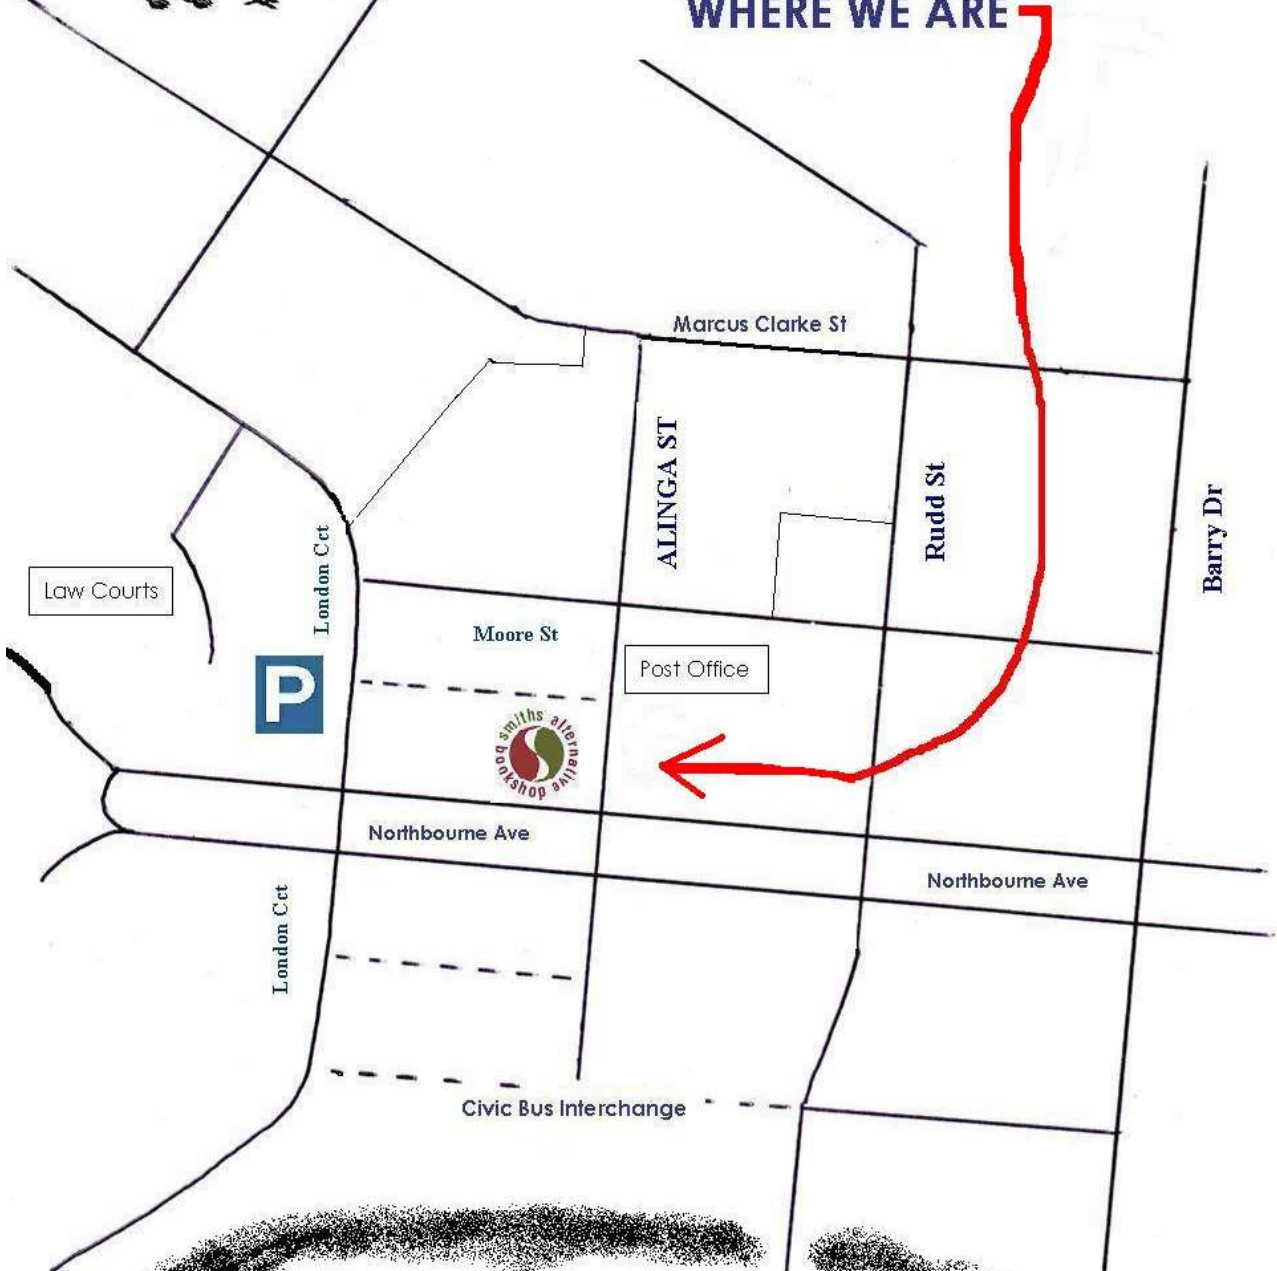

Lake Burly Griffin

Australian National University  
ANU

Smiths Alternative Home Made Mud Map of

# WHERE WE ARE

Law Courts

Post Office

## MALL-DOR beware!

a dark land of unnatural light and deep wind blasted life-less canyons

**One Mall to rule them, one Mall to find them, One Mall to bring them all, and in the darkness take away their souls and all their individuality**